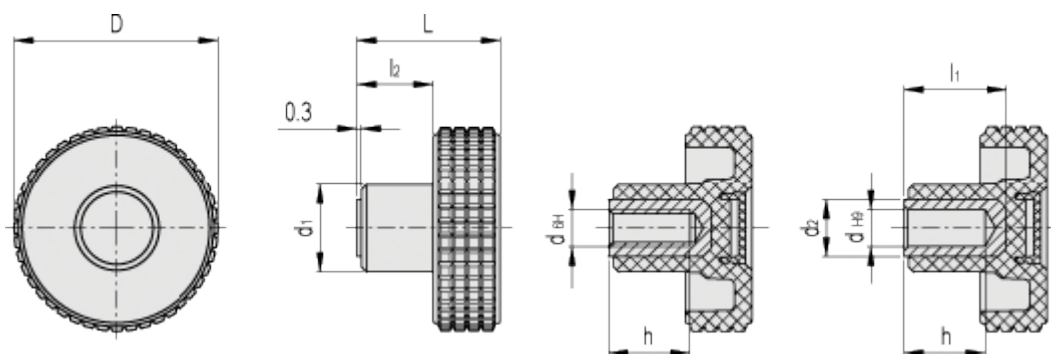

# Data Sheet

Article number: 23020346115

Description: E+G Fingregreb MBT.70-B-M12-C5, blue centre cap

## Measures

D = 70

d1 = 24

d2 = -

dH6 = M12

dH9 = -

h = 20

L = 42

l1 = -

l2 = 20.5